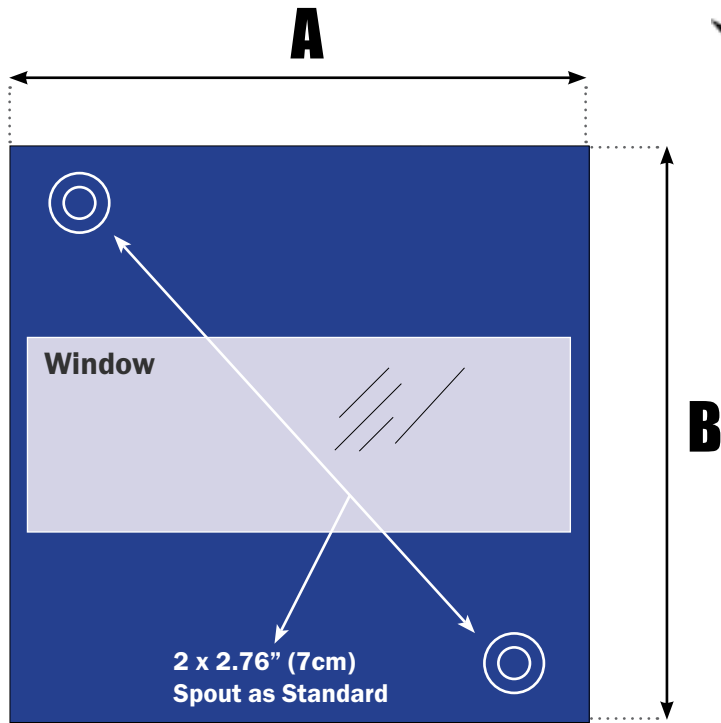

Custom Square Gaylord Cover (GLC) Quote Request Form

✓ **Check One:**

Inches

CM

MM

Options

REMOVE Window:

ADD Side Belt w/Buckle:

INCREASE Skirt from 7.87" (20cm) to:

Spouts

ONE (1) 2.76" (7cm) wand:

TWO (2) 2.76" (7cm) wand (std):

INCREASE Spout size (All) to:

Contact Information

Company Name:

Contact Name: