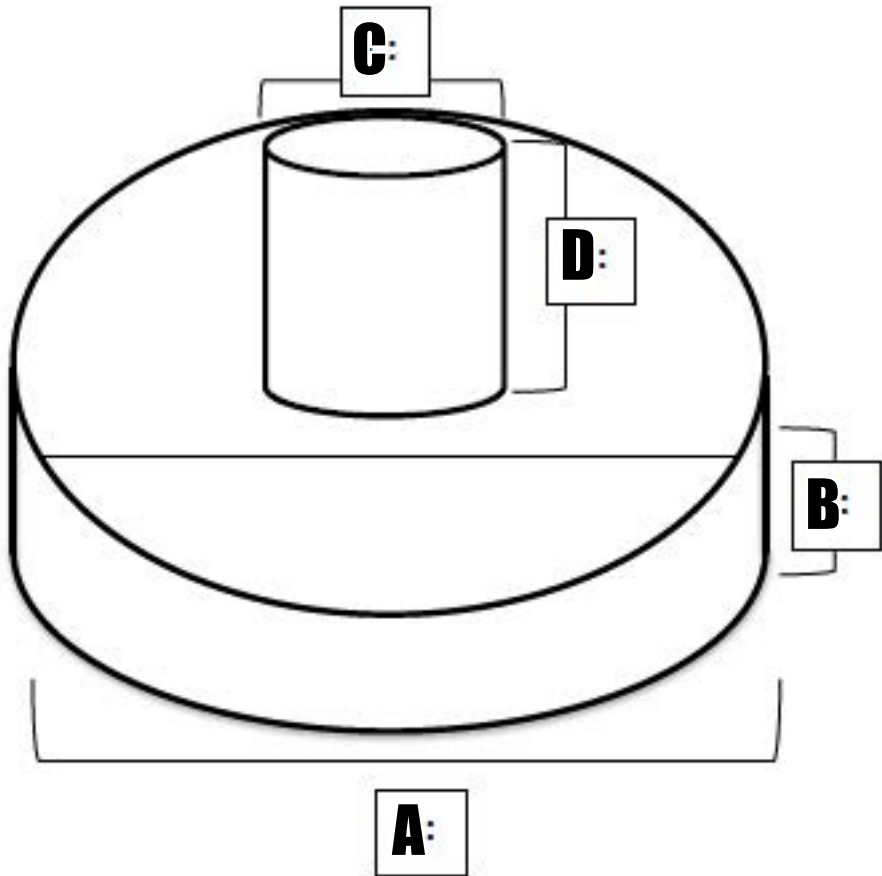

# Custom Drum Cover (DC) Quote Request Form

- ✓ **Check One:**
- Inches
  - CM
  - MM

## Options

Elastic Bottom (std):  
ADD Drawstring (elastic & drawstring bottom):

## Spouts

ONE (1) 2.76" (7cm) wand (std):  
TWO (2) 2.76" (7cm) wand:  
INCREASE Spout size to: